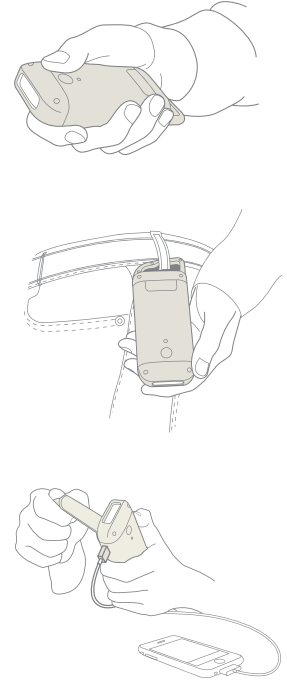

# BLACKOUT BUDDY

Emergency LED Blackout Flashlight That Plugs and Recharges Straight From Your Wall Socket, Also Performs As a Night Light, Perfect For The Home & Office.

## Features

- Bright Emergency 3LED Light
- Lights Up When There is a Power Failure or Blackout
- Can Be Used as a Flashlight
- One LED Night Light
- Fold-up Prongs Plug Directly Into Electrical Socket For Constant Charge

Dimensions: 3.9375" x 2" x .75" (W x H x D)

100 x 50.8 x 19.05 mm (W x H x D)

Weight: 2 oz. (56 g)

\* Specifications subject to change

Night Light

Emergency Light

LED Flashlight

Etón Corporation  
1015 Corporation Way  
Palo Alto, CA 94303-4305 USA